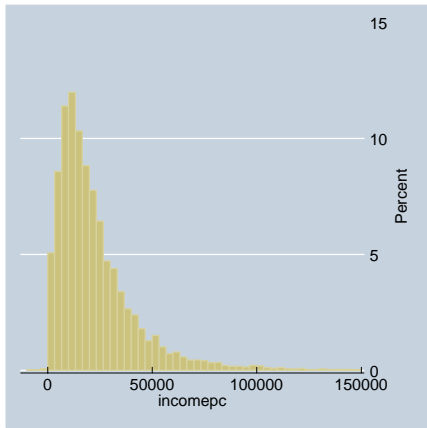

US per capita income distribution
(CPS March 2003)

Mean: 24000\$, Median: 18000\$
CV: 1.2, 90-10: 1.1